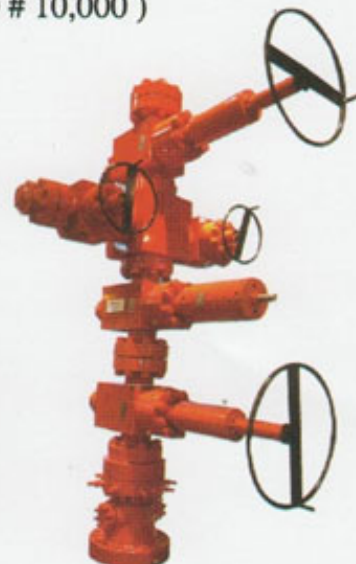

SOME OF THE EQUIPMENTS & PARTS WE ARE ABLE TO OFFER:

- TOP DRIVE & DRAWWORKS SPARE PARTS
- BLOWOUT PREVENTER ( B.O.P. ) & PARTS
- FISHING TOOLS
- CASING & TUBING
- HIGH PRSSURE VALVES ( FROM # 1500 UP TO # 10,000 )
- DOWNHOLE COMPLETION STRINGS
- DERRICKS & RELEVANT PARTS
- BOWEN TOOLS
- DRILL BITS
- CASING HEAD & SPOOL
- LINER HANGER
- AND MANY OTHERS